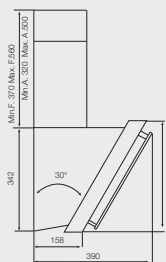

F162 TLC

F162 TLC

Pretok zraka IEC (m³/h): 250 - 492 (611)

Glasnost dB (A): 48 - 64 (67)

Upravljanje: daljinsko upravljanje, 4 stopnje (3+1 intenzivno), kompatibilna z INTEGRA kuhalnimi ploščami

Osvetlitev v W: 2 x 2,1 W LED

Dimenzije: 50 / 80 cm

Material: plemenito jeklo v kombinaciji s črnim ali belim steklom

Oprema: pralni kovinski filter
daljinski upravljalnik
dekorativni dimnik plemenito jeklo

OPCIJA: OGLENI FILTER **AFFCA**

Priporočena MPC: 30,21 €

Priporočena MPC: Priporočena akcijska MPC:

CCF1625515 (50, črna)	437,00 €	368,90 €
CCF1625516 (50, bela)	452,00 €	384,20 €
CCF1628517 (80, črna)	437,00 €	368,90 €
CCF1628518 (80, bela)	452,00 €	384,20 €